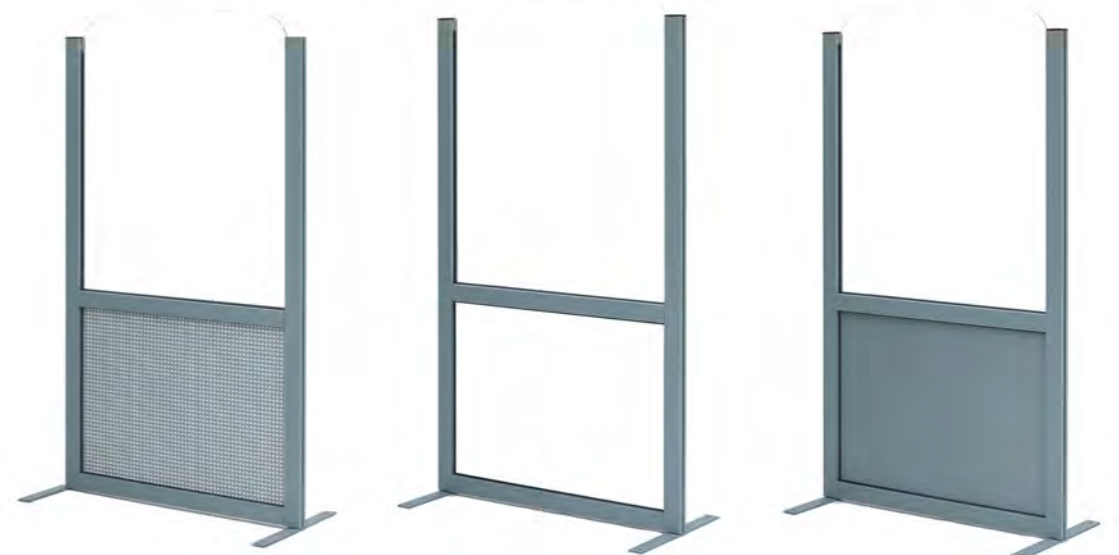

Telegraph Contract Furniture